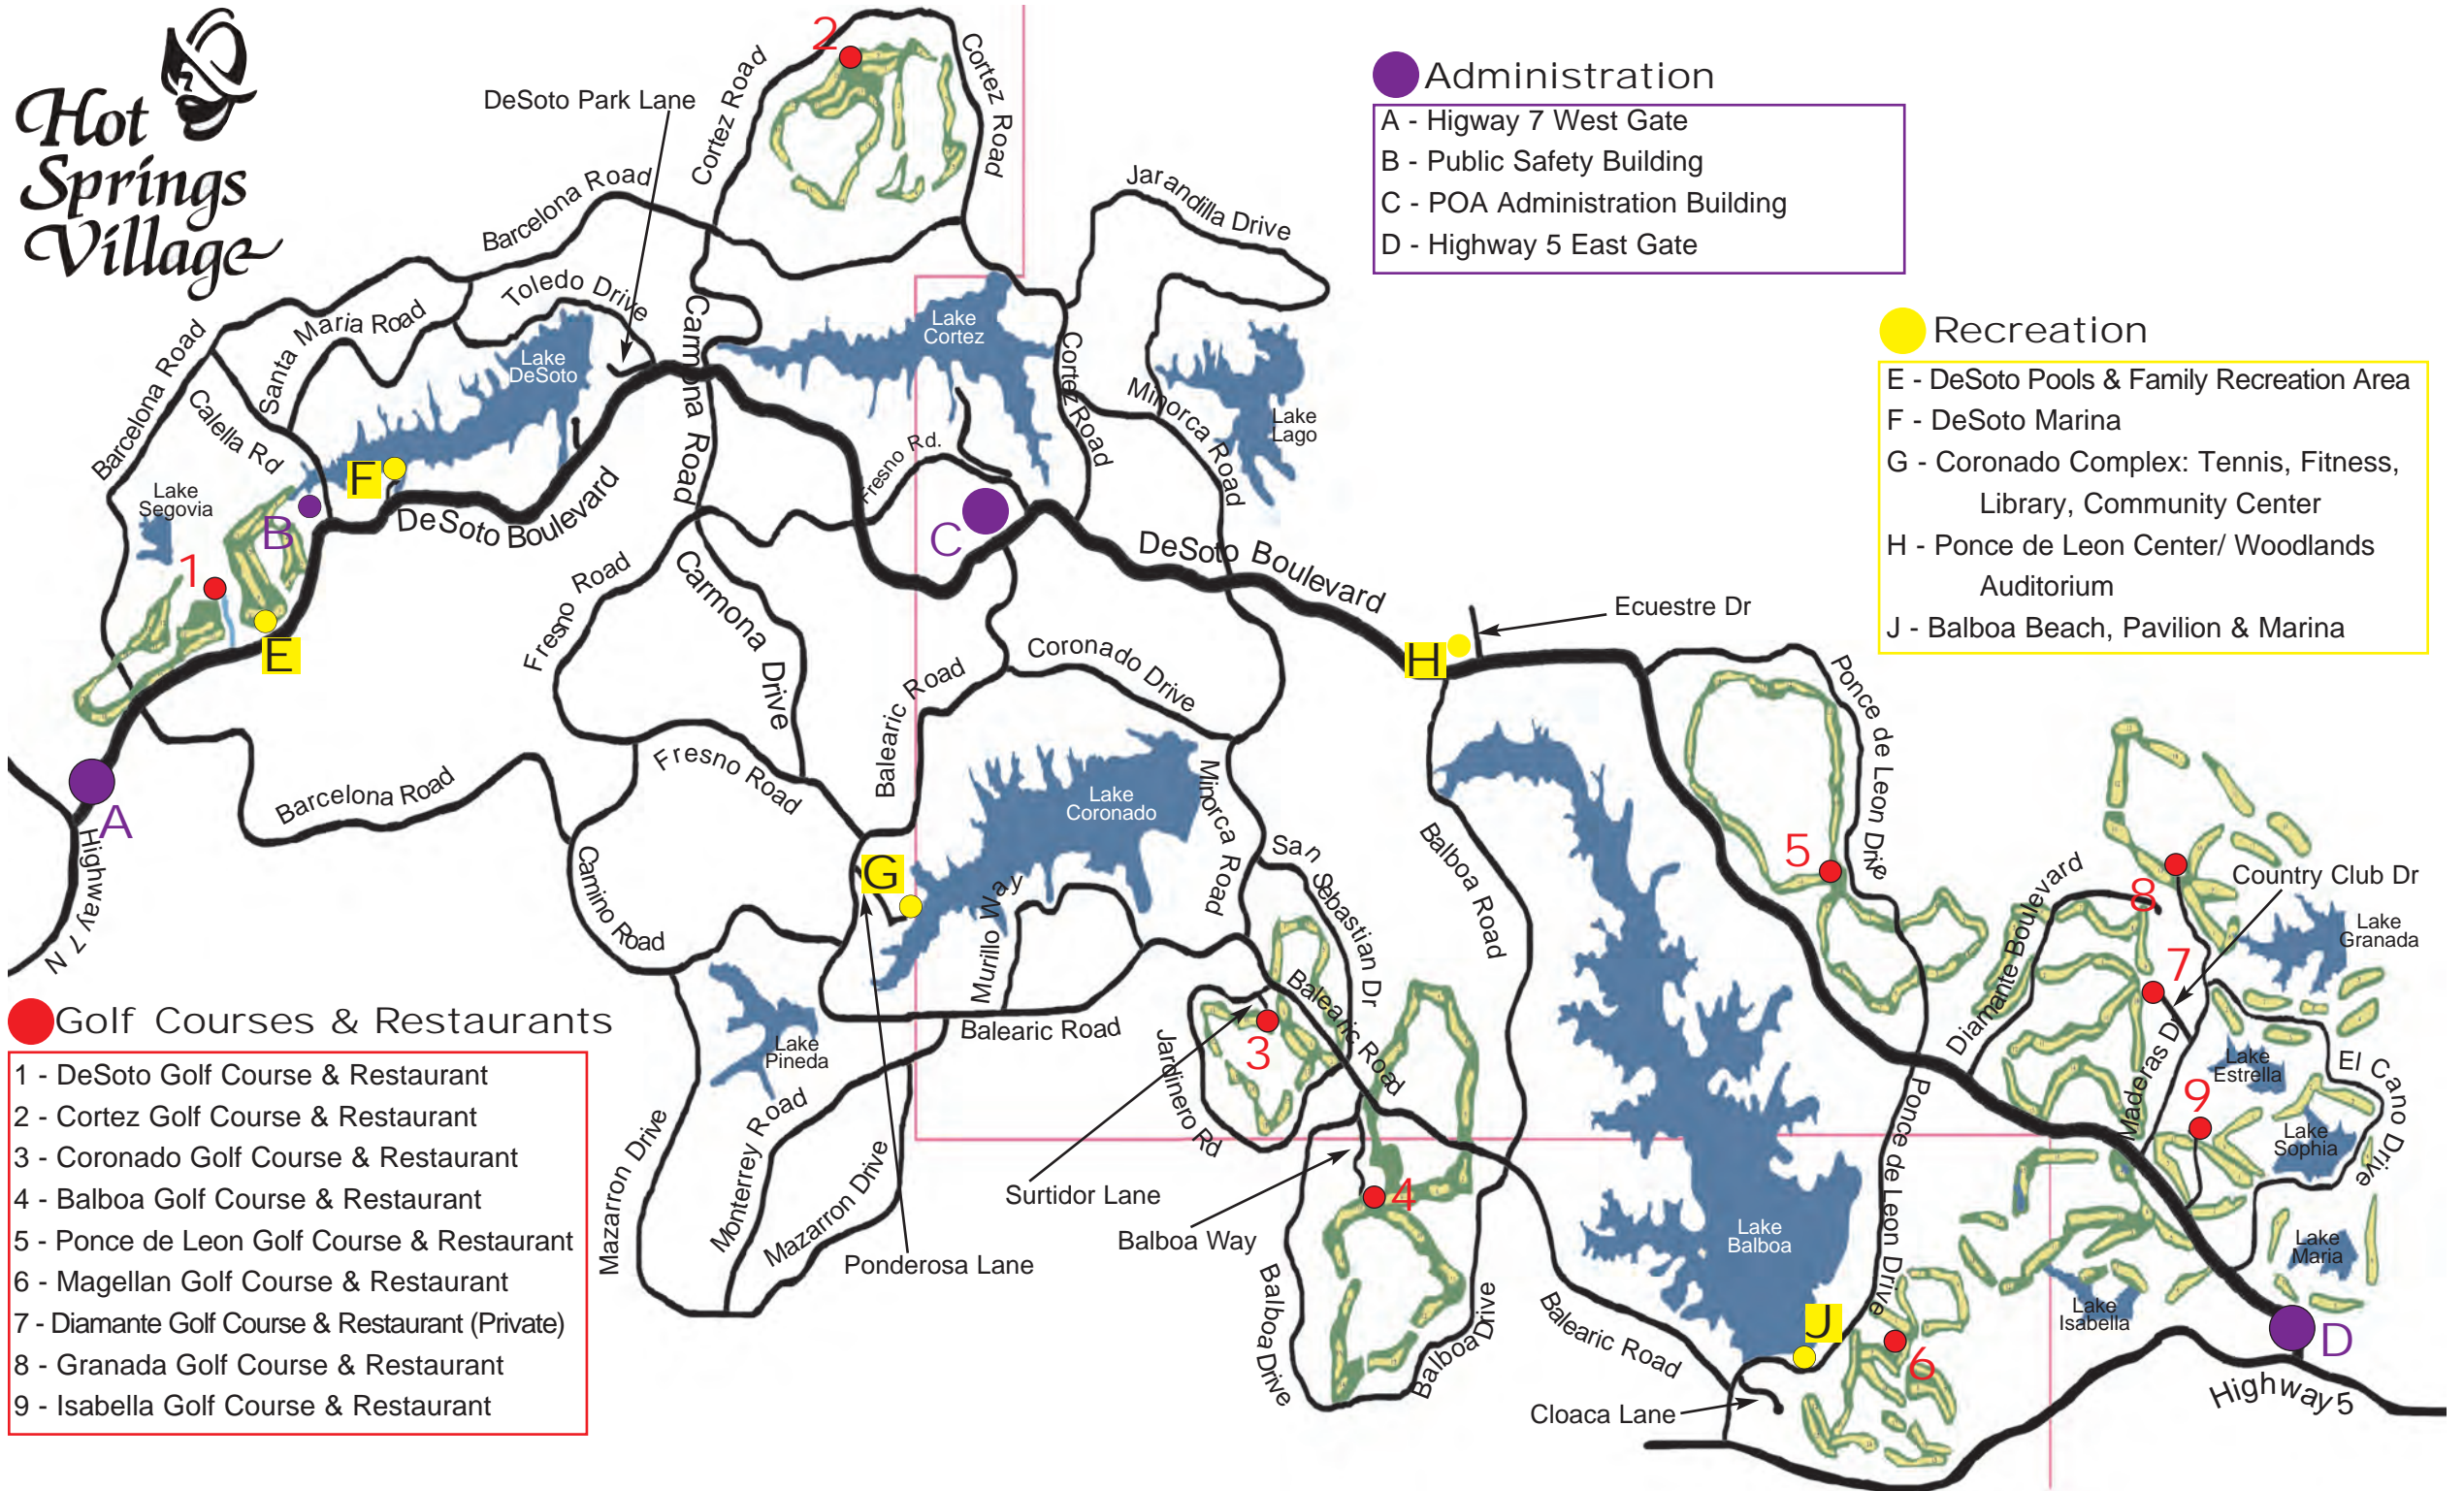

Hot Springs Village

- Administration**
- A - Highway 7 West Gate
 - B - Public Safety Building
 - C - POA Administration Building
 - D - Highway 5 East Gate

- Recreation**
- E - DeSoto Pools & Family Recreation Area
 - F - DeSoto Marina
 - G - Coronado Complex: Tennis, Fitness, Library, Community Center
 - H - Ponce de Leon Center/ Woodlands Auditorium
 - J - Balboa Beach, Pavilion & Marina

- Golf Courses & Restaurants**
- 1 - DeSoto Golf Course & Restaurant
 - 2 - Cortez Golf Course & Restaurant
 - 3 - Coronado Golf Course & Restaurant
 - 4 - Balboa Golf Course & Restaurant
 - 5 - Ponce de Leon Golf Course & Restaurant
 - 6 - Magellan Golf Course & Restaurant
 - 7 - Diamante Golf Course & Restaurant (Private)
 - 8 - Granada Golf Course & Restaurant
 - 9 - Isabella Golf Course & Restaurant